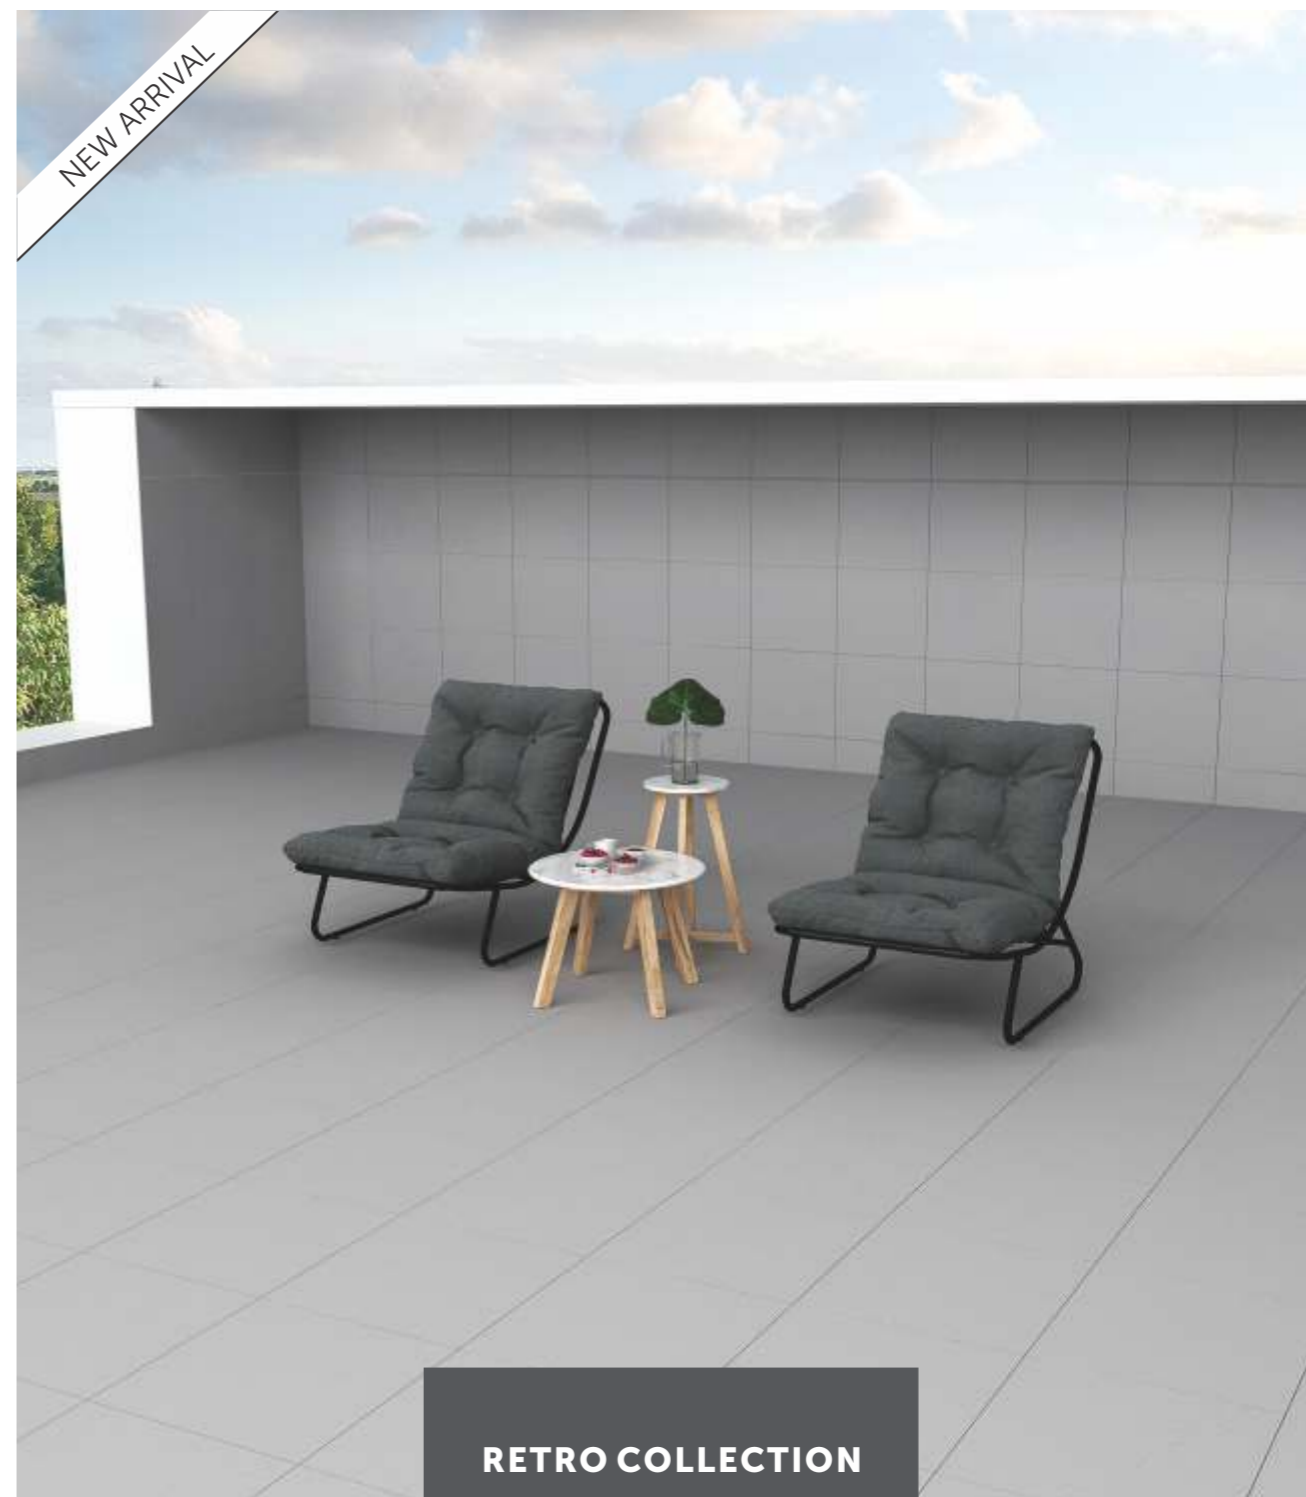

RAK CERAMICS
19th Floor, Commerz II,
Oberoi Garden City,
International Business Park,
Mohan Gokhale Road,
Goregaon-East,
Mumbai-400 063, India.
Tel.: +91 22 62505100/120
Fax.: +91-22-28415706
E-mail: info@rakceramics.com
Toll Free: 1800 1025 829

RAKCERAMICS.COM/INDIA

RETRO COLLECTION NEW ARRIVAL - AUGUST 2019

RETRO COLLECTION
2019

RAK
CERAMICS